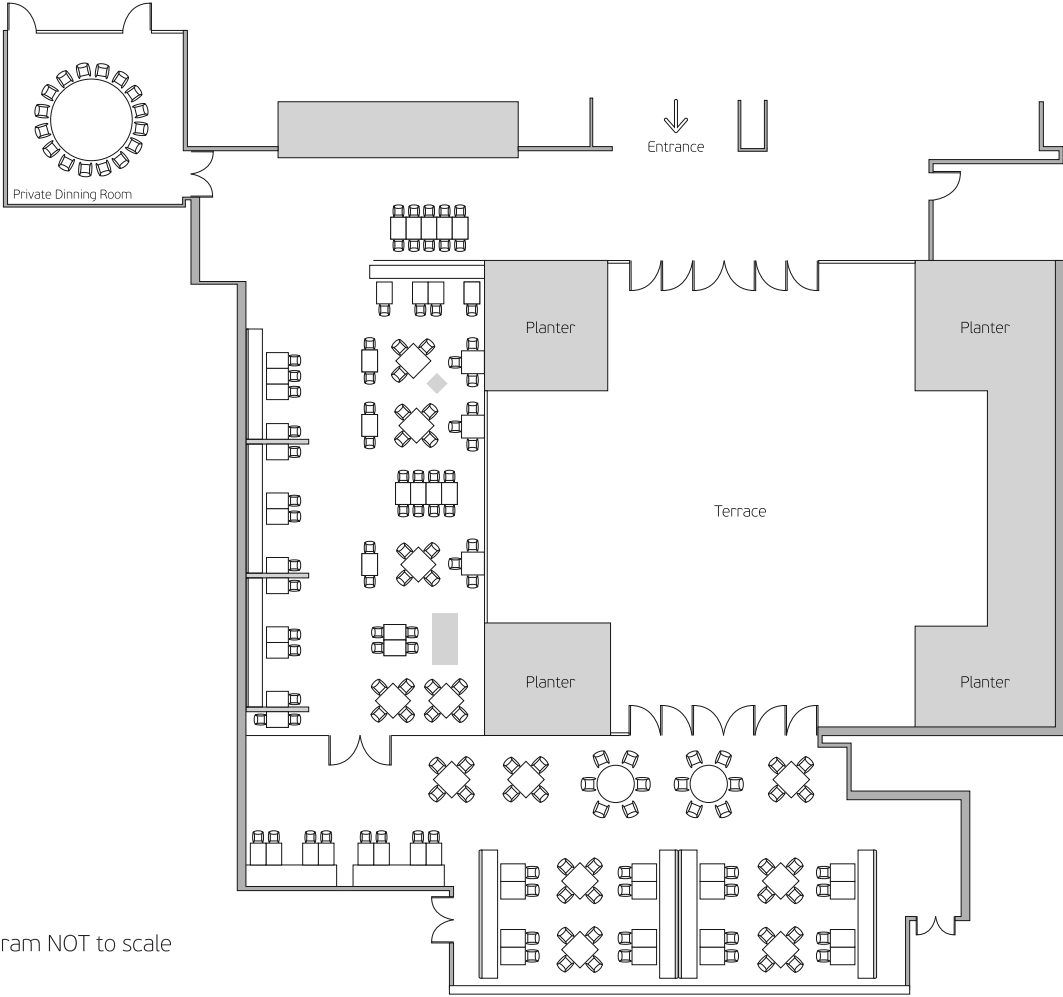

The Market Floor Plan

Diagram NOT to scale

Event Venue	Capacity	Dimension (Unit in m2)
The Market	197	493
Private Dining Room	16	35