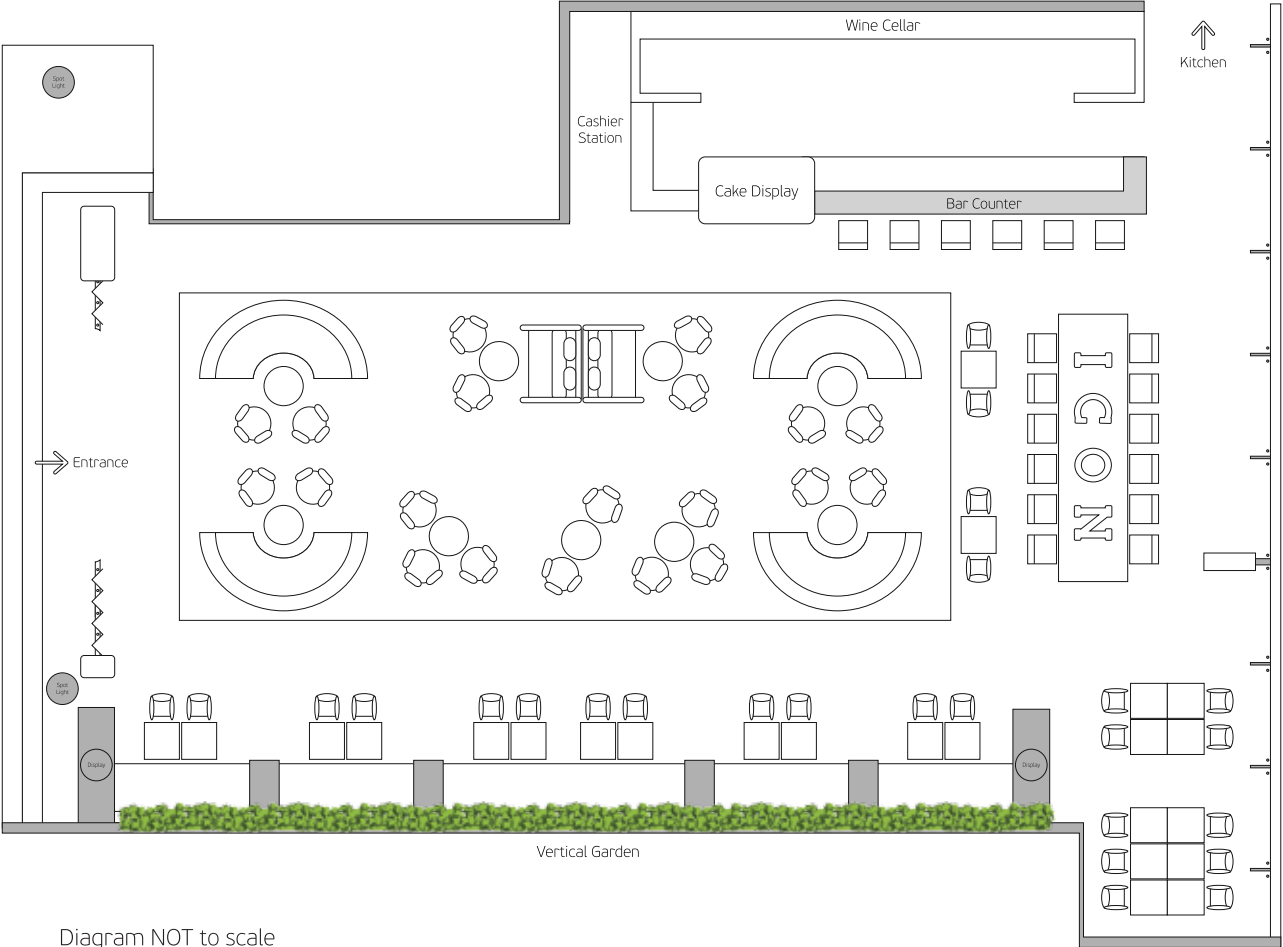

# GREEN Floor Plan

Event Venue	Capacity	Dimension (Unit in m2)
GREEN	70 - 100	297