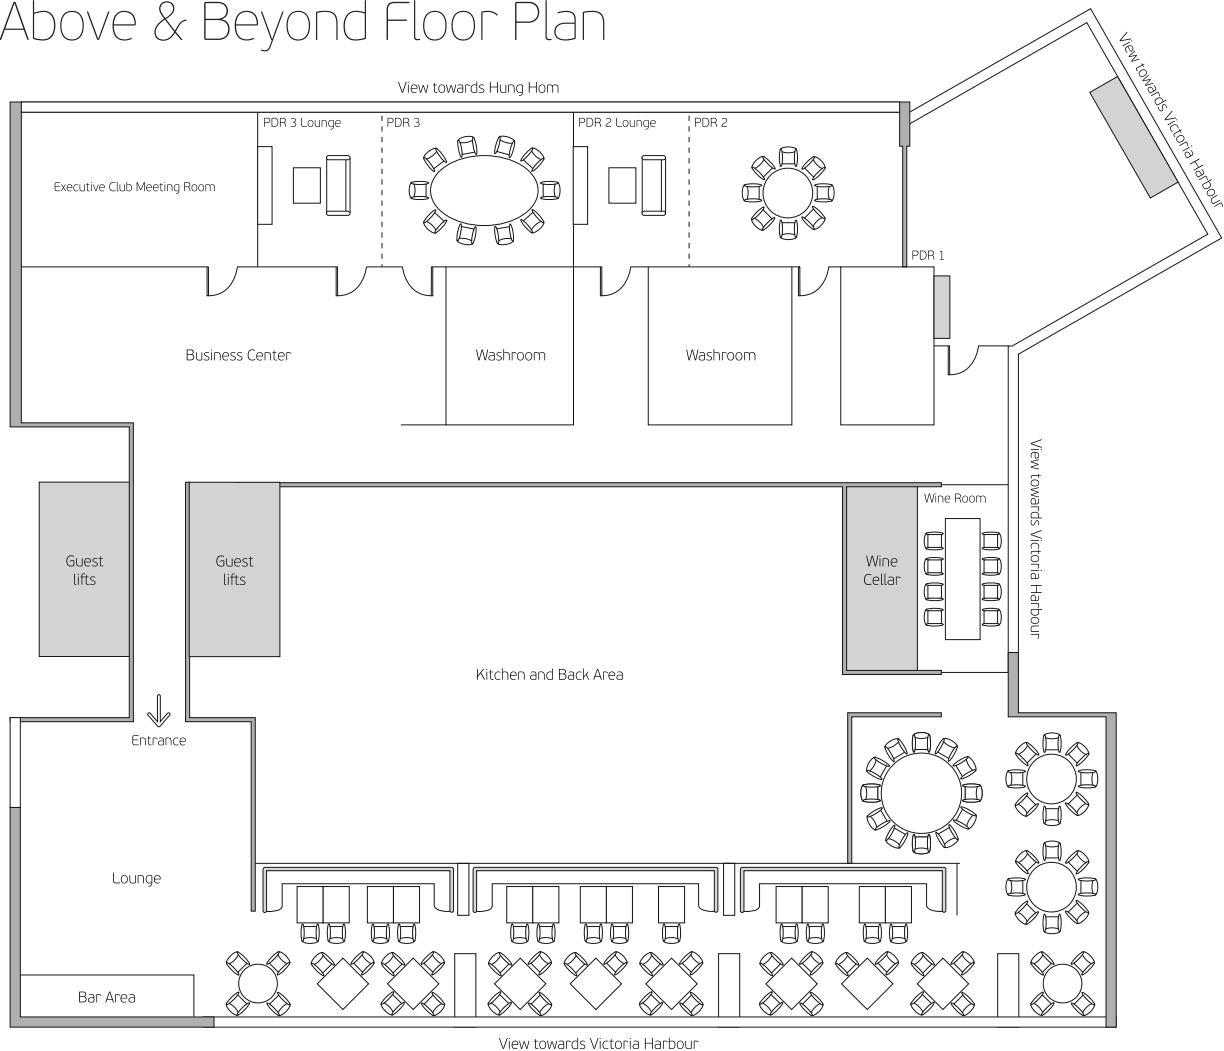

Above & Beyond Floor Plan

Diagram NOT to scale

PDR refers to Private Dining Room

Event Venue	Capacity	Dimension (Unit in m2)
Above & Beyond Main Dining Room + Wine Room	100	213